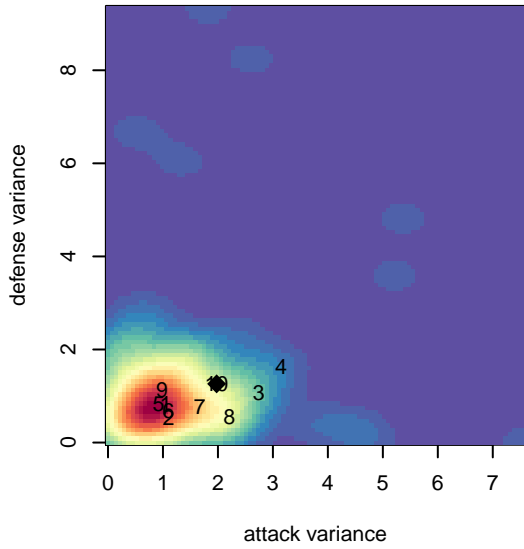

Eastside FC Red G99

Eastside FC
 Preston, WA
 G99 total strength=1884
 attack=49.16 defense=37.3
 fall league = RCL G99 Div 2

alt names used:
 EASTSIDE FC EFC G99 RED (WA)
 Eastside FC G99 Red
 EASTSIDE FC G99 RED (WA)

Venues played:
 2017 Nike Crossfire Challenge Super Group U'
 2017 RCL G99 Div 2
 2017 Timbers Winter Showcase 1999 FWRL U

Eastside FC Red G99
 Dots are actual minus expected GF (blue circles) and GA (red triangles).
 Blue line is smoothed change in attack strength. Red is smoothed change in defense strength.

**attack and defense variance (black dot)
relative to other teams
and top 10 in region**

**attack and defense rating
relative to others at age
and all opponents in last 13 months**

Performance relative to 13 month average