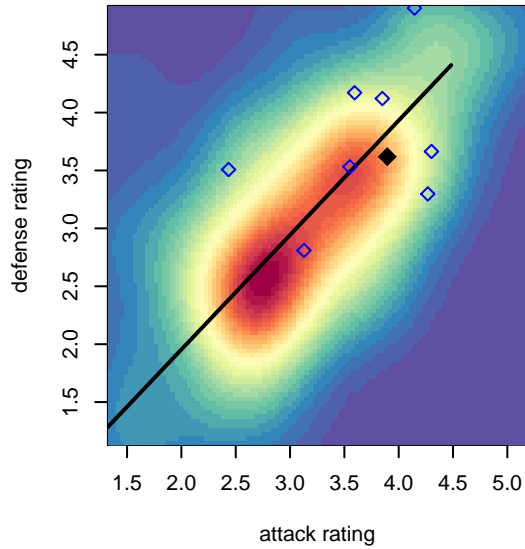

Eastside FC Red G99

Eastside FC
 Preston, WA
 G99 total strength=1884
 attack=49.16 defense=37.3
 fall league = RCL G99 Div 2

alt names used:
 EASTSIDE FC EFC G99 RED (WA)
 Eastside FC G99 Red
 EASTSIDE FC G99 RED (WA)

Venues played:
 2017 Nike Crossfire Challenge Super Group U'
 2017 RCL G99 Div 2
 2017 Timbers Winter Showcase 1999 FWRL U

Eastside FC Red G99
 Dots are actual minus expected GF (blue circles) and GA (red triangles).
 Blue line is smoothed change in attack strength. Red is smoothed change in defense strength.

**attack and defense variance (black dot)
relative to other teams
and top 10 in region**

**attack and defense rating
relative to others at age
and all opponents in last 13 months**

Performance relative to 13 month average