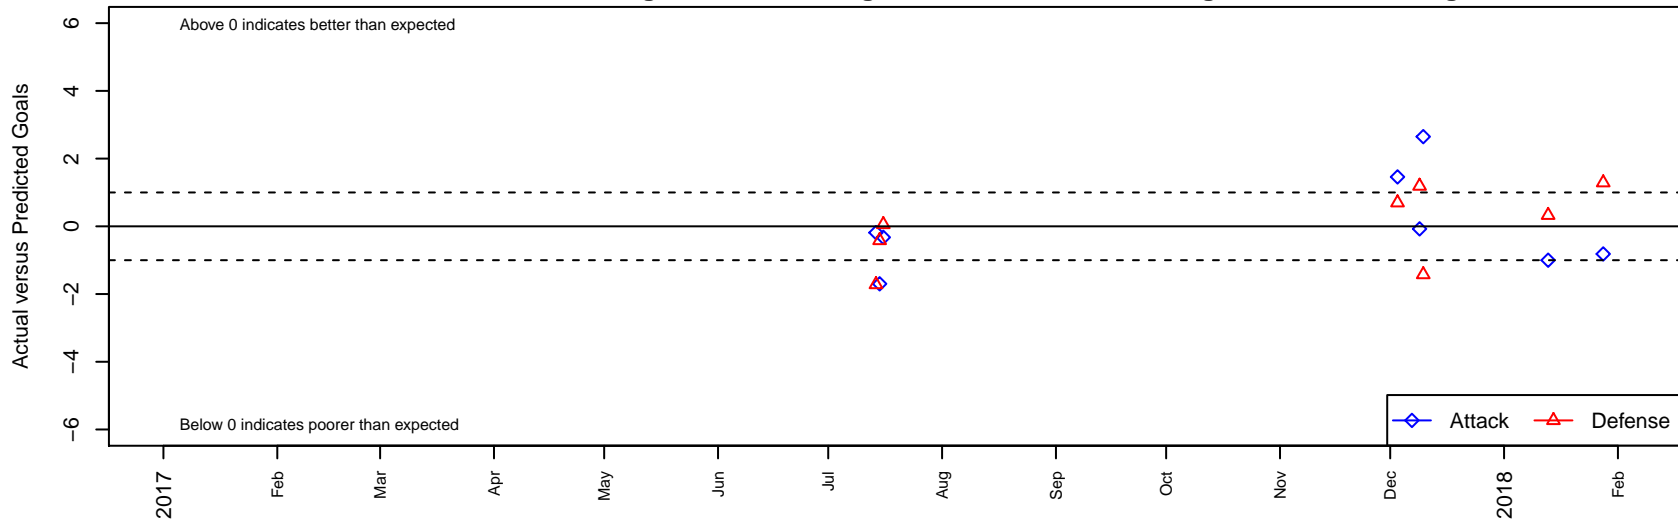

Eastside FC Red G99

Eastside FC
 Preston, WA
 G99 total strength=1884
 attack=49.16 defense=37.3
 fall league = RCL G99 Div 2

alt names used:
 EASTSIDE FC EFC G99 RED (WA)
 Eastside FC G99 Red
 EASTSIDE FC G99 RED (WA)

Venues played:
 2017 Nike Crossfire Challenge Super Group U'
 2017 RCL G99 Div 2
 2017 Timbers Winter Showcase 1999 FWRL U

Eastside FC Red G99
 Dots are actual minus expected GF (blue circles) and GA (red triangles).
 Blue line is smoothed change in attack strength. Red is smoothed change in defense strength.

**attack and defense variance (black dot)
relative to other teams
and top 10 in region**

**attack and defense rating
relative to others at age
and all opponents in last 13 months**

Performance relative to 13 month average